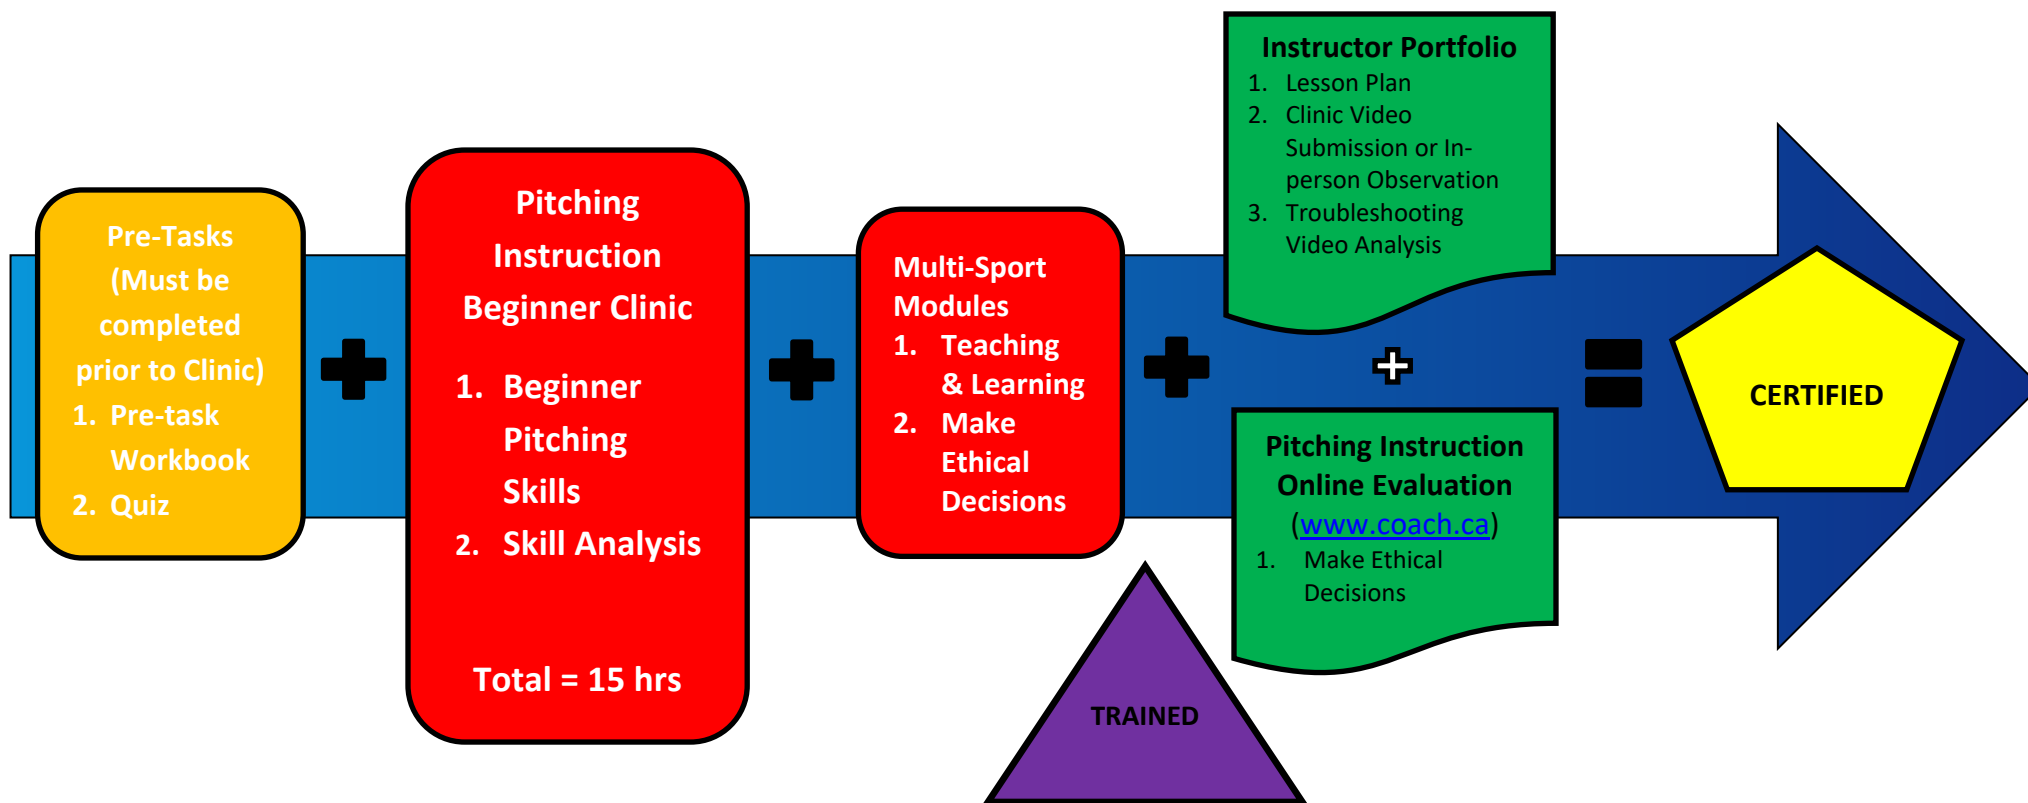

Pitching Instruction – Beginner Coach Pathway (Fundamentals/Learn to Train Stages)

*To **maintain certification**, coaches are required to complete **ten (10) professional development credits** over a 5 year period. Professional Development can include such things as NCCP clinics, NCCP multi-sport workshops or approved softball clinics/seminars/symposiums.